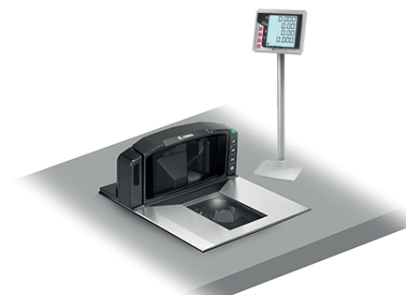

POSSIBLE CONNECTIONS

Check Out series

Checkout solutions are approved scales that can be inserted in to bioptical scanners to check the weight at the cash point. The weight module is built into the bench to guarantee ergonomics, speed and simplicity for scanning and weight control. The display connected directly to the scale shows all the legally required information such as tare, weight and price per kg. The scale can be connected to both an ECR and a POS PC. The indicator module can be mounted on a column or with a table stand.

CHECKOUT

The H100 consists of a closed base, containing the load cell and the indicator modules.

CHECK OUT FOR BIOPTIC SCANNER

Checkout weighing system integrated into the existing cash point with display

H100

H120

H121

Check Out series MAIN FEATURES

CAPACITY	Multirange 6-15Kg / 12-30Kg		
DISPLAY	There are different configurations for the operator and / or customer display 1. 4-line backlit LCD operator display with programming keys. 2. 4-line backlit LCD tower display with programming keys. 3. Table stand display + tower display		
DIVISIONS N.	up to 6000		
LOAD CELL	X	With strain gauge	
SCANNER	X	Bioptic Scanner Datalogic Magellan 8400 - 9400i - 9800i	Scanner ZEBRA MP7000-MNSOM00WW
PLATE	Steel	Steel and sapphire	
CONNECTIONS	1 serial port RS232 for PC, POS and ECR	1 serial port RS232 for PC, POS and ECR +USB	2x RJ45 10 poles RS232 Aux 1 and 2 3x USB - 1xCSS - 1xcheckpoint interlock 1x 10-pole RJ45 POS connector with USB, RS232
POWER SUPPLY	230 Vca (+10% - 15%)	230 Vca (+10% - 15%) (external)	2.5mm 12Vdc jack with dedicated 230 Vac power supply
TEMPERATURE RANGE	-10°C/+40°C		
DIMENSIONI	360 x 255,6 x 135,5 mm (L x P x A)	292,1 x 399,05 x 241 mm (L x P x A)	292x397,90x231,87 mm (L x P x A)