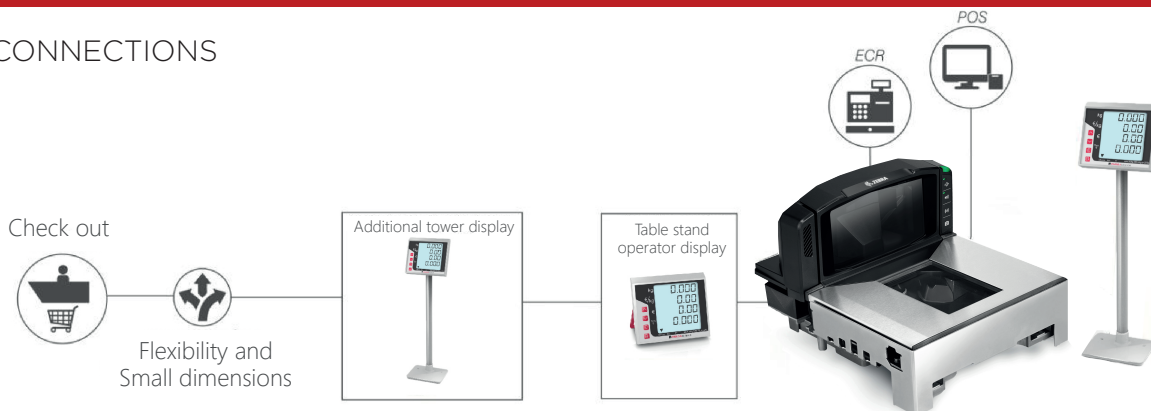

FIND MORE

Check Out series

OMEGA CHECKOUT SOLUTIONS ARE INTEGRATED WITHOUT PROBLEMS INTO THE CASH POINT, TO IMPROVE THE SALES PROCESS. THIS SOLUTIONS ALLOWS YOU TO HAVE GREATER CONTROL AND SAFETY DISCREASING LOSSES DUE TO THEFT OR ERRORS.

POSSIBLE CONNECTIONS

Check Out series

Checkout solutions are approved scales that can be inserted in to bioptical scanners to check the weight at the cash point. The weight module is built into the bench to guarantee ergonomics, speed and simplicity for scanning and weight control. The display connected directly to the scale shows all the legally required information such as tare, weight and price per kg. The scale can be connected to both an ECR and a POS PC. The indicator module can be mounted on a column or with a table stand.

CHECKOUT

The H100 consists of a closed base, containing the load cell and the indicator modules.

CHECK OUT FOR BIOPTIC SCANNER

Checkout weighing system integrated into the existing cash point with display

H100

H120

H121

Check Out series MAIN FEATURES

CAPACITY	Multirange 6-15Kg / 12-30Kg		
DISPLAY	There are different configurations for the operator and / or customer display 1. 4-line backlit LCD operator display with programming keys. 2. 4-line backlit LCD tower display with programming keys. 3. Table stand display + tower display		
DIVISIONS N.	up to 6000		
LOAD CELL	X	With strain gauge	
SCANNER	X	Bioptic Scanner Datalogic Magellan 8400 - 9400i - 9800i	Scanner ZEBRA MP7000-MNSOM00WW
PLATE	Steel	Steel and sapphire	
CONNECTIONS	1 serial port RS232 for PC, POS and ECR	1 serial port RS232 for PC, POS and ECR +USB	2x RJ45 10 poles RS232 Aux 1 and 2 3x USB - 1xCSS - 1xcheckpoint interlock 1x 10-pole RJ45 POS connector with USB, RS232
POWER SUPPLY	230 Vca (+10% - 15%)	230 Vca (+10% - 15%) (external)	2.5mm 12Vdc jack with dedicated 230 Vac power supply
TEMPERATURE RANGE	-10°C/+40°C		
DIMENSIONI	360 x 255,6 x 135,5 mm (L x P x A)	292,1 x 399,05 x 241 mm (L x P x A)	292x397,90x231,87 mm (L x P x A)