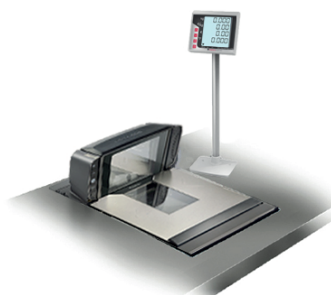

POSSIBLE CONNECTIONS

Check Out series

Checkout solutions are approved scales that can be inserted in to bioptical scanners to check the weight at the cash point. The weight module is built into the bench to guarantee ergonomics, speed and simplicity for scanning and weight control. The display connected directly to the scale shows all the legally required information such as tare, weight and price per kg. The scale can be connected to both an ECR and a POS PC. The indicator module can be mounted on a column or with a table stand.

CHECKOUT

The H100 consists of a closed base, containing the load cell and the indicator modules.

CHECK OUT FOR BIOPTIC SCANNER

Checkout weighing system integrated into the existing cash point with display

H100

H120

H121

Check Out series MAIN FEATURES

CAPACITY	Multirange 6-15Kg / 12-30Kg		
DISPLAY	There are different configurations for the operator and / or customer display 1. 4-line backlit LCD operator display with programming keys. 2. 4-line backlit LCD tower display with programming keys. 3. Table stand display + tower display		
DIVISIONS N.	up to 6000		
LOAD CELL	X	With strain gauge	
SCANNER	X	Bioptic Scanner Datalogic Magellan 8400 - 9400i - 9800i	Scanner ZEBRA MP7000-MNSOM00WW
PLATE	Steel	Steel and sapphire	
CONNECTIONS	1 serial port RS232 for PC, POS and ECR	1 serial port RS232 for PC, POS and ECR +USB	2x RJ45 10 poles RS232 Aux 1 and 2 3x USB - 1xCSS - 1xcheckpoint interlock 1x 10-pole RJ45 POS connector with USB, RS232
POWER SUPPLY	230 Vca (+10% - 15%)	230 Vca (+10% - 15%) (external)	2.5mm 12Vdc jack with dedicated 230 Vac power supply
TEMPERATURE RANGE	-10°C/+40°C		
DIMENSIONI	360 x 255,6 x 135,5 mm (L x P x A)	292,1 x 399,05 x 241 mm (L x P x A)	292x397,90x231,87 mm (L x P x A)

THANKS TO THE WIDE RANGE OF AVAILABLE VERSIONS AND FLEXIBLE INTERFACE PROTOCOLS, **IT'S THE IDEAL TOOL FOR INTEGRATION WITH CASH POINT.**

www.ditron.eu