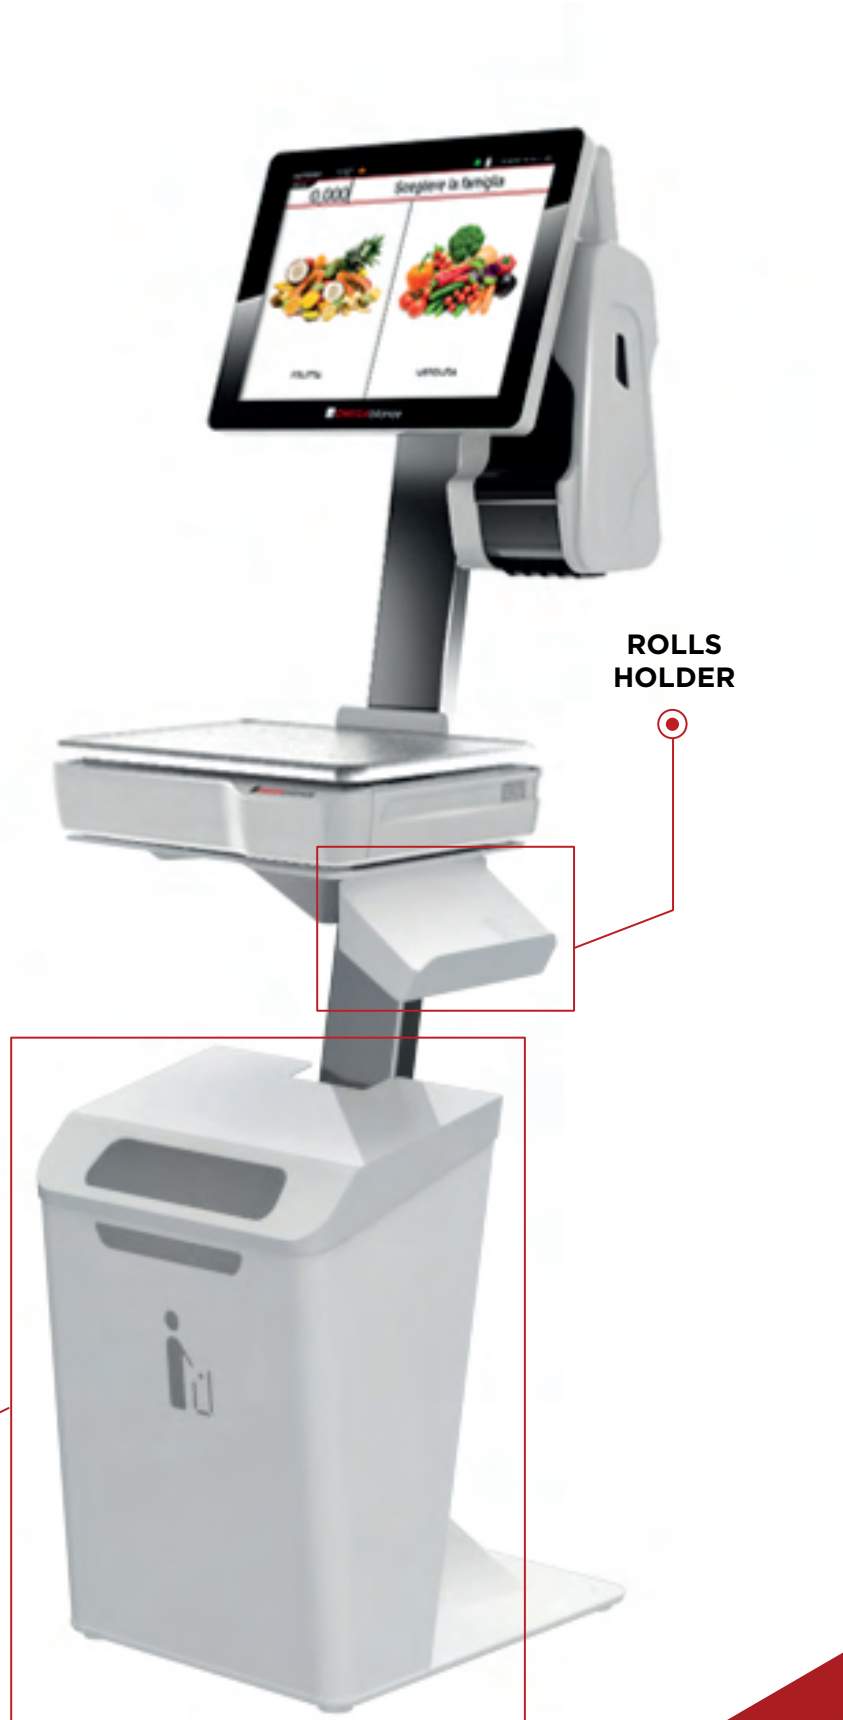

DESIGN FOR ALL - BARRIER FREE

The structure that guarantees independent and always different solutions. Its simple and essential design makes it the perfect appointment for any type of needs for space and the dimensions are designed to make SELF weighing suitable and accessible to everyone. The empty column allows the cable routing (LAN ed power supply), in addition, the fixing to the floor adds stability and even more resistance. The pedestal can accommodate any model in the Omega Freestyle range (Compact, Advanced and Extreme).

And, to complete the configuration, it is possible to add a with lid and 2 trays paper holder and gloves.

**ROLLS
HOLDER**

**WASTE BIN
WITH COVER**

MODULAR STAND

SELF-SERVICE WEIGHING

MAIN CHARACTERISTICS

**STAND FOR
FREESTYLE SCALE**

**20KG
(STAND ONLY)**

**CABLES NOT VISIBLE
AND PROTECTED**

**FIXING
ON THE GROUND**

WASTE BIN 35L

**ROLLS
HOLDER**

DIMENSIONS:

WITHOUT ACCESSORIES

W37.5 x D47.5 x H81.2 cm

WITH WASTE BIN AND 2 ROLLS HOLDERS

W59.2 x D51.2 x H81.2 cm

ACCESSORIES

WASTE BIN
WITH COVER

ROLL
HOLDER