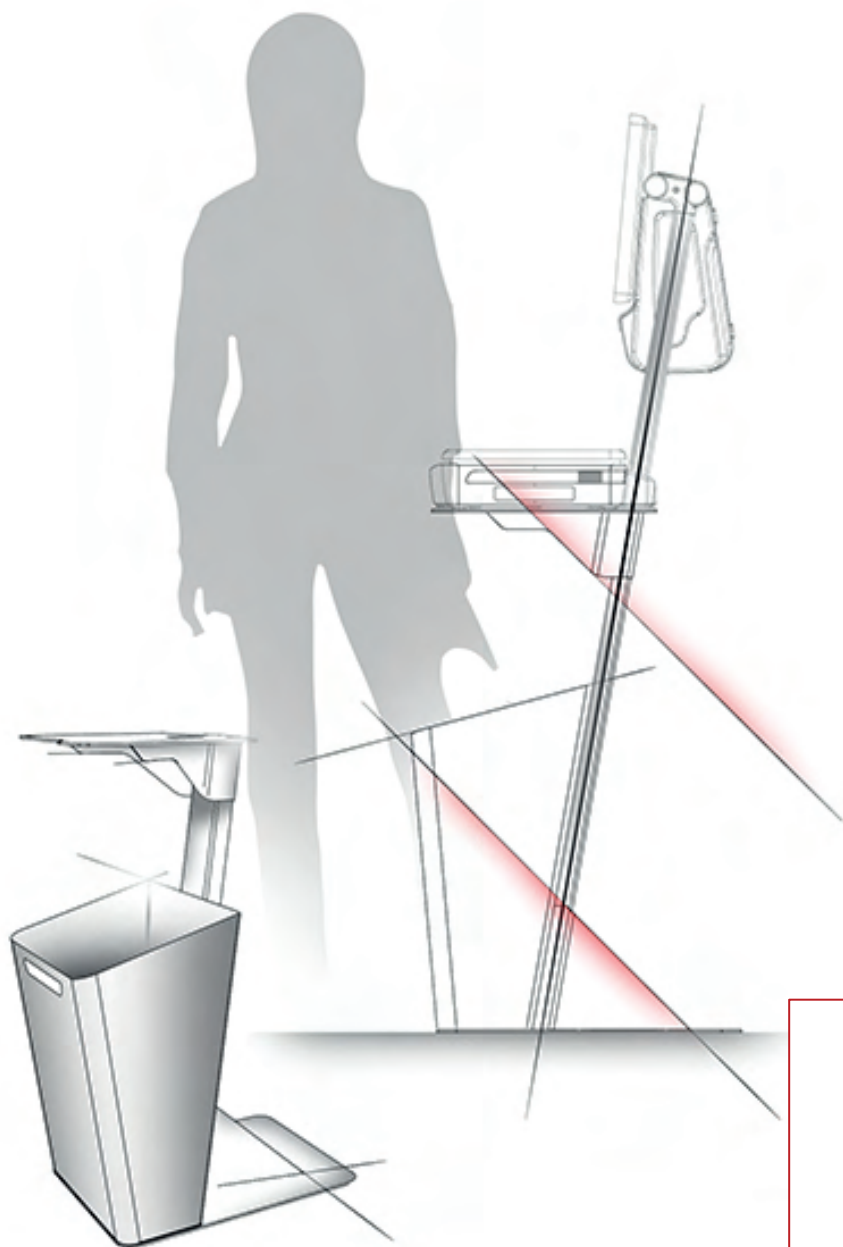

DESIGN FOR ALL - BARRIER FREE

The structure that guarantees independent and always different solutions. Its simple and essential design makes it the perfect appointment for any type of needs for space and the dimensions are designed to make SELF weighing suitable and accessible to everyone. The empty column allows the cable routing (LAN ed power supply), in addition, the fixing to the floor adds stability and even more resistance. The pedestal can accommodate any model in the Omega Freestyle range (Compact, Advanced and Extreme).

And, to complete the configuration, it is possible to add a with lid and 2 trays paper holder and gloves.

**ROLLS
HOLDER**

**WASTE BIN
WITH COVER**

MODULAR STAND

SELF-SERVICE WEIGHING

MAIN CHARACTERISTICS

**STAND FOR
FREESTYLE SCALE**

**20KG
(STAND ONLY)**

**CABLES NOT VISIBLE
AND PROTECTED**

**FIXING
ON THE GROUND**

WASTE BIN 35L

**ROLLS
HOLDER**

DIMENSIONS:

WITHOUT ACCESSORIES

W37.5 x D47.5 x H81.2 cm